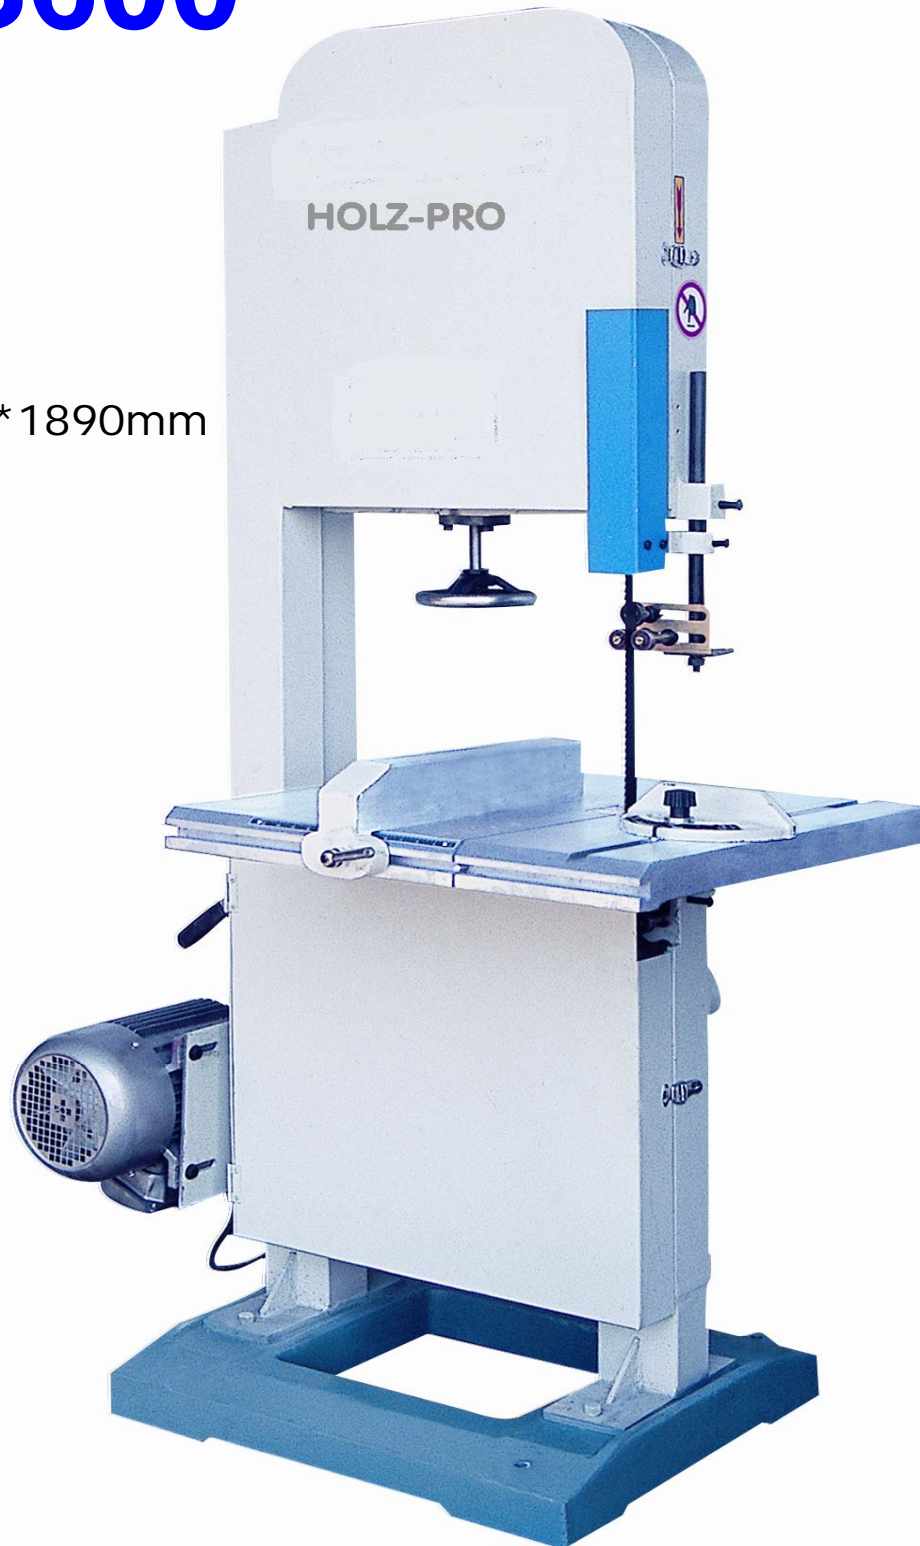

# **HOLZPRO**

**BAND SAW 60 /HEAVY DUTY**

## **HPBS600**

Max.sawing thickness: 250mm  
Spindle speed : 0 ~ 800 r/min  
Table tilt angle :0-30 degree  
Saw wheel diam.:600 mm  
Motor power : 3/380/660 KW/V  
Overall dimensions : 1160\*750\*1890mm  
Net.Weight : 347 KG.